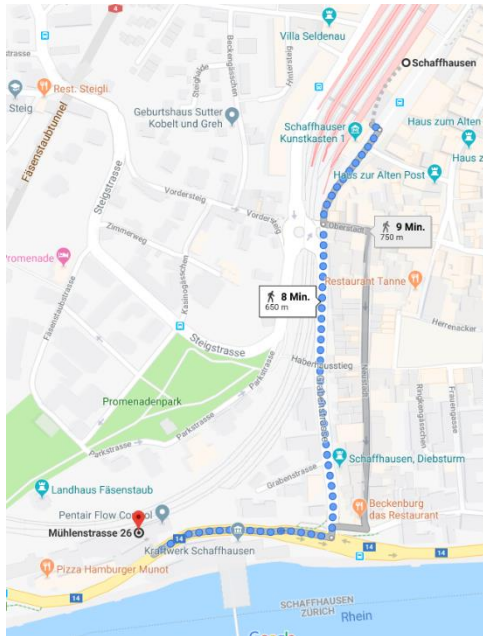

How to find us – Weibel CDS AG, Schaffhausen

By Train

- Follow Grabenstrasse south till the end
- Turn right and follow the Street to Mühlentrasse 26
- Our offices are on the first floor of the back building
- In an urgency call +41 76 443 63 78 or +41 71 351 73 21

By Car

- Leave the motorway A4 / E41 at exit 5 "Schaffhausen-Süd"
- From Zurich follow the road and take a right turn at the next set of traffic lights
- From Stuttgart follow the road and turn left into the Mühlentrasse and pass through two sets of traffic lights
- Take the left lane and after approximately 200 meters turn left
- Parking space is available in front of the building or on the first floor.
- For first floor parking pass between the buildings and take the ramp up to the first floor at the end of the buildings. Please use the parking space of Weibel CDS AG
- Our offices are on the first floor of the back building
- In an urgency call +41 76 443 63 78 or +41 71 351 73 21